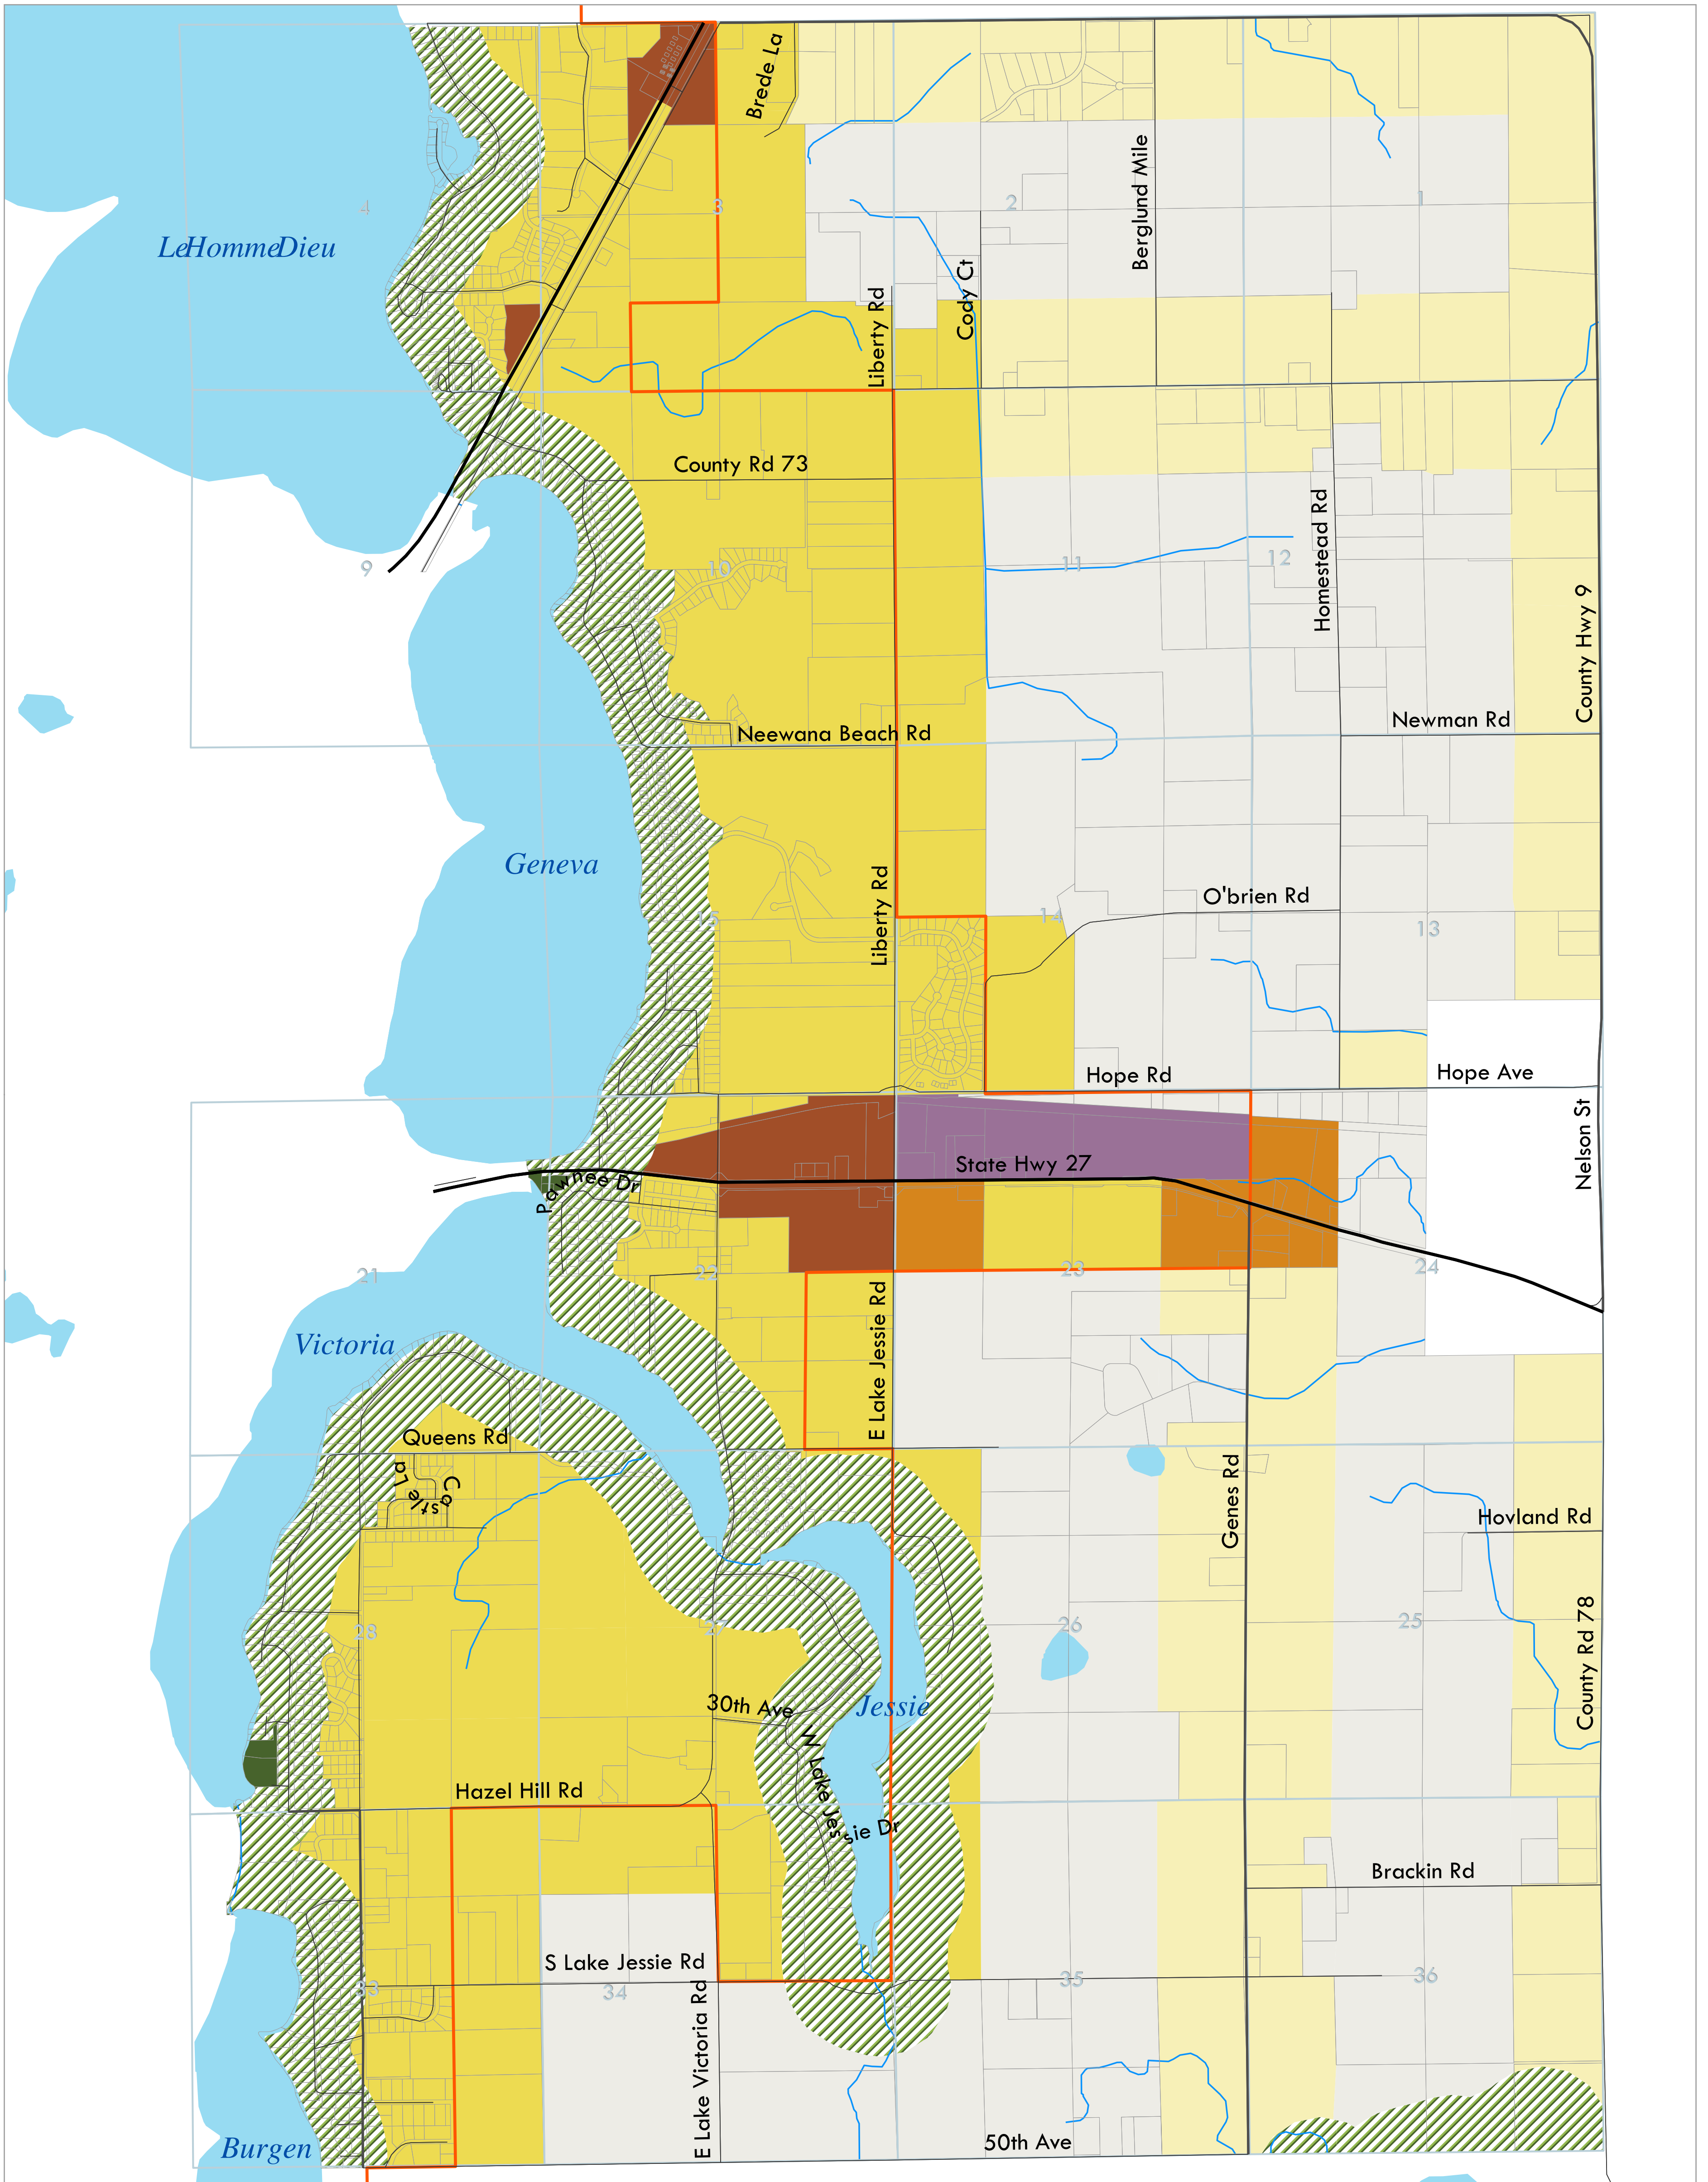

Official Zoning Map

Alexandria Township
Douglas County, Minnesota

- Rural Conservation Residential (RCR)
- Residential Shoreland (RS)
- Rural Residential (RR)
- Urban Residential (UR)
- Commercial - Shoreland (C-S)
- Commercial - Rural (C-R)
- Commercial - Urban (C-U)
- Light Industrial (I)
- Water Body
- Parcel Boundaries
- ALASD Boundary
- Section Lines
- Streams

0 0.5 1 2 Miles
March 2010; Data sources: Alexandria Twp., Douglas Co., MN DNR; MNDOT MnGeo.

TOWN OF ALEXANDRIA

This is to certify that this map is the Official Zoning Map of Alexandria Township, Douglas County, Minnesota.