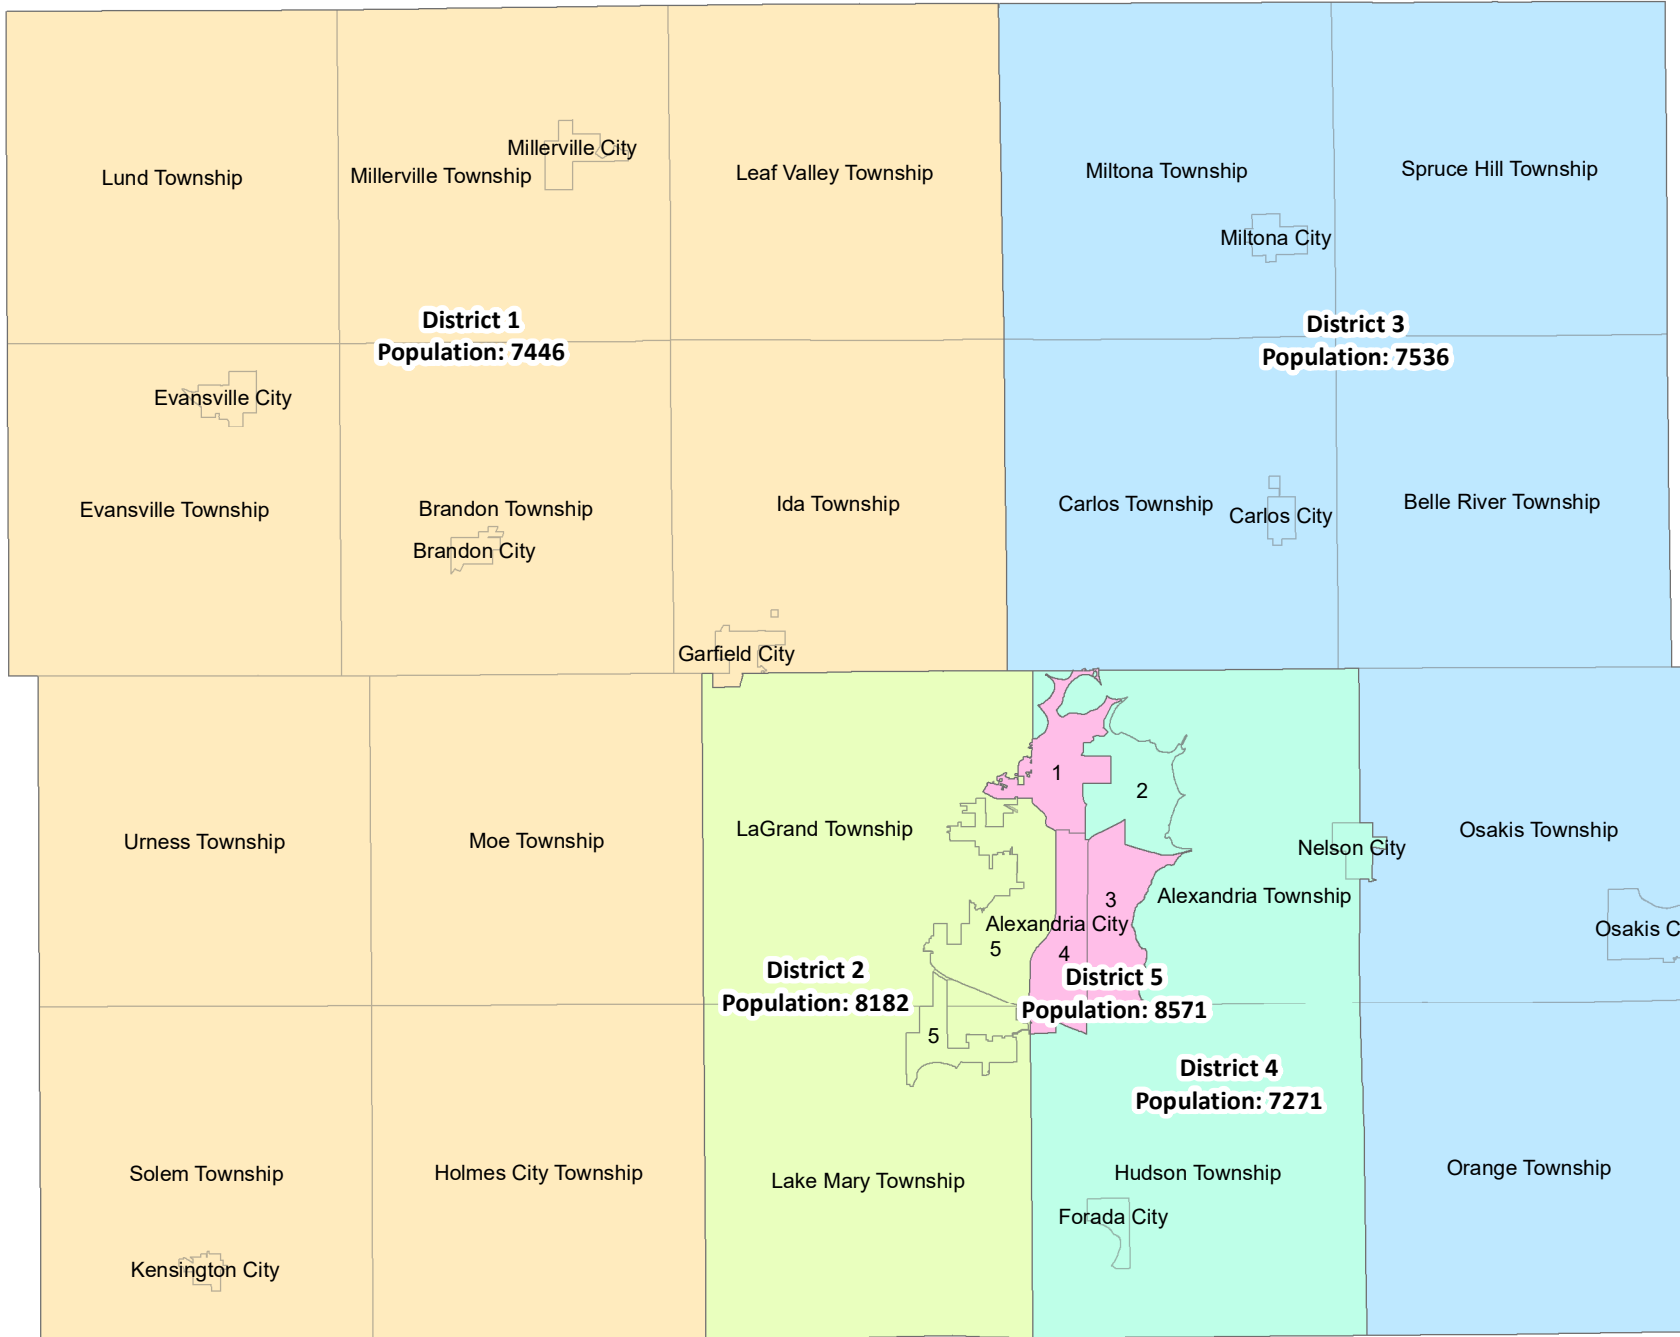

2022 County Commissioner Redistricting Plan

Proposed Preliminary Districts

- 7446 District 1-Englund
- 8182 District 2-Kalina
- 7536 District 3-Rapp
- 7271 District 4-Meyer
- 8571 District 5-Larson
- City, Township, & Ward Boundaries

***According to the 10% Rule:

Min Population: 7021
Max Population: 8581

All meet the 10% rule.

Avg Dist Population: 7801

% Above/Below Avg

- 1 -4.55%
- 2 4.88%
- 3 -3.40%
- 4 -6.80%
- 5 9.87%